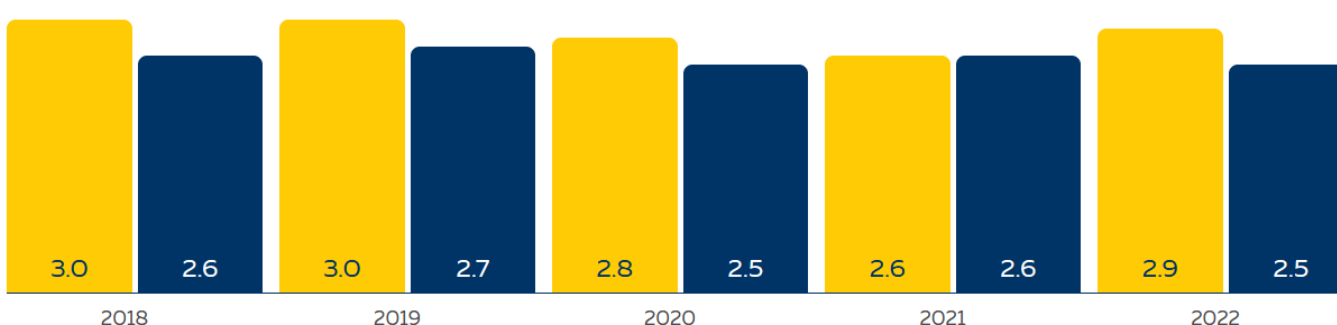

Women In Engineering - Fast Facts

Female Male

ENROLLMENT: 5-YEAR TREND

For incoming undergrad students to the Tagliatela College of Engineering

ACADEMIC SUCCESS

Graduation in 6 years

AVERAGE GPA

Students that remain in their degree. Average based on 4.0 GPA

CAREER SUCCESS

For undergraduates in Tagliatela College of Engineering

FEMALE FACULTY

Percent of full-time Faculty at Tagliatela College of Engineering

For more information about TCoE Women in Engineering, please reach out to:

Leah Austin, Women in Engineering Coordinator
laustin@newhaven.edu