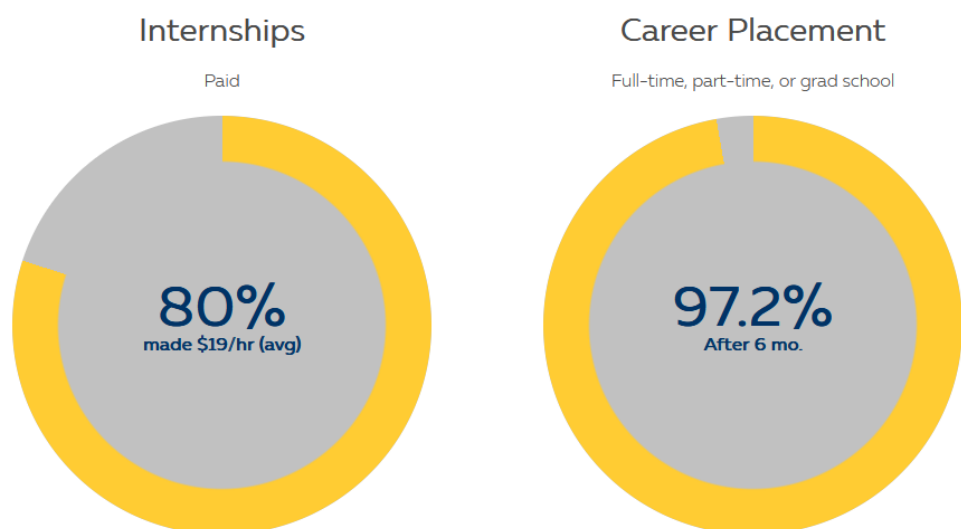

CAREER SUCCESS

For undergraduates in Tagliatela College of Engineering