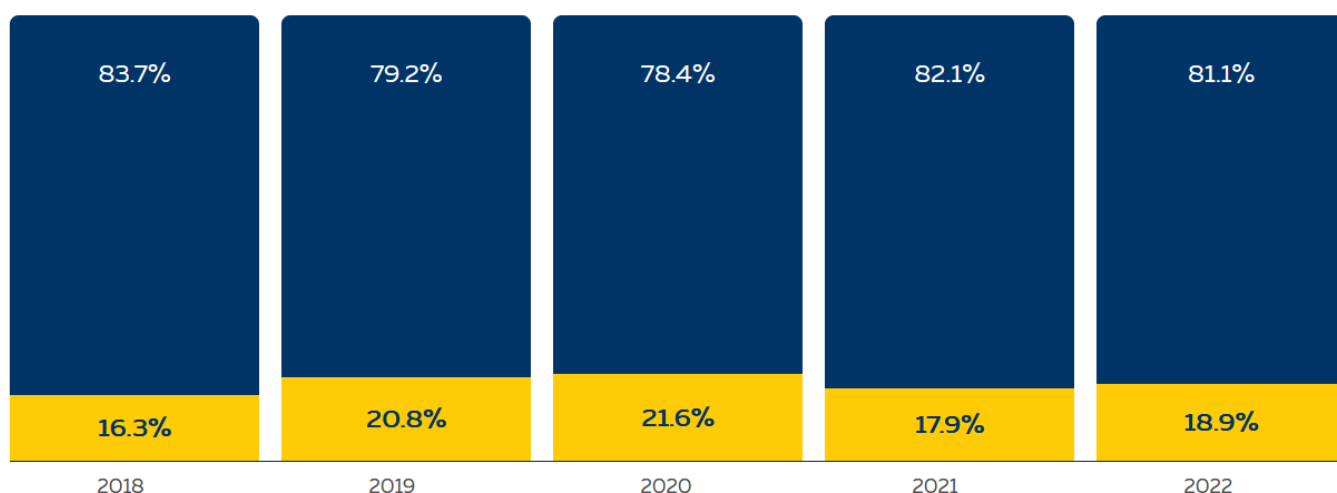

## Women In Engineering - Fast Facts

Female Male

### ENROLLMENT: 5-YEAR TREND

For incoming undergrad students to the Tagliatela College of Engineering

### ACADEMIC SUCCESS

Graduation in 6 years